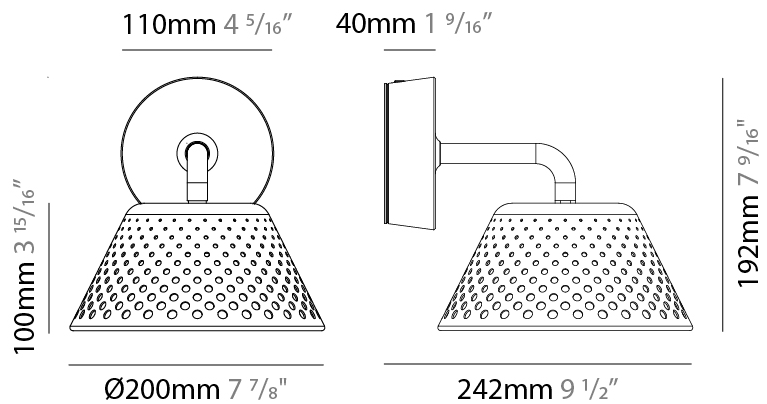

MESH - STANDARD SURFACE

E9W575- _____
base number   Color   Finish
                         Temperature   Options

1. To build a product code in our configurator select the specify button on the base model # product page
2. To build a manual product code on this datasheet choose from the options listed below in blue font and add the suffix to the base model #

GENERAL

Series: Mesh
Subseries: Mesh - Standard
Brand: Platek
Division: Exterior
Mounting Type: Surface
Mounting Location: Wall
Subcategory: Wall Effect

PHYSICAL

Shape: Abstract
Diameter (mm): 200
Diameter (in): 7 7/8
Height (mm): 192
Height (in): 7 9/16
Extension (mm): 242
Extension (in): 9 5/16
Light Distribution: Downlight
Screws: No visible screws
Diffuser: Polycarbonate
Fixture Finish: WHI / BRZ
Fixture Material: Metal
Upon Request: Finishes - Corten, Anthracite

ELECTRICAL

Lamp Type: LED
Input Wattage (W): 12
Input Voltage (V): 120 - 277

LED

Color Temperature (°K): 2700 / 3000 / 4000
Max. Delivered Lumen (lm): 310 / 320
Nominal Lumen (lm): 1050 / 1090
CRI: >90 CRI
Lamp Life (hrs): 60000

OPTICAL

Optic°: 87

RATINGS AND CERTIFICATIONS

Certified By: Certified for North American Standards
IP rating: IP65
IK Rating: IK07
Bug Rating: B0 U0 G0
Upon Request: Higher Maximum Ambient Temperature