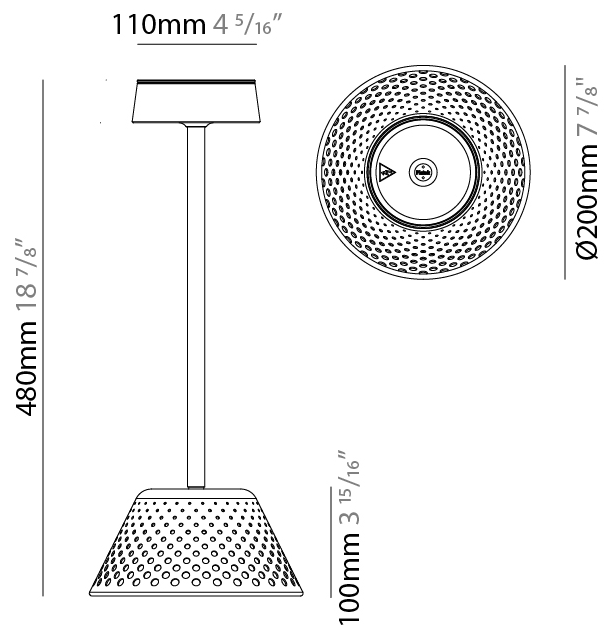

PROJECT	
TYPE	
SPECIFIER	
QUANTITY	
DATE	

MESH - STANDARD SUSPENSION

E9S000-

base number   Color   Finish
Temperature   Options

1. To build a product code in our configurator select the specify button on the base model # product page
2. To build a manual product code on this datasheet choose from the options listed below in blue font and add the suffix to the base model #

GENERAL

Series: Mesh
Subseries: Mesh - Standard
Brand: Platek
Division: Exterior
Mounting Type: Suspension
Mounting Location: Ceiling
Subcategory: Pendant

PHYSICAL

Shape: Abstract
Diameter (mm): 200
Diameter (in): 7 7/8
Height (mm): 100
Height (in): 4
Max. Overall Height (mm): 480
Max. Overall Height (in): 18 7/8
Light Distribution: Downlight
Diffuser: Polycarbonate
Fixture Finish: WHI / BRZ
Fixture Material: Metal
Upon Request: Finishes - Corten, Anthracite

ELECTRICAL

Lamp Type: LED
Input Wattage (W): 12
Input Voltage (V): 120 - 277

LED

Color Temperature (°K): 2700 / 3000 / 4000
Max. Delivered Lumen (lm): 310 / 320
Nominal Lumen (lm): 1050 / 1090
CRI: >90 CRI
Lamp Life (hrs): 60000

OPTICAL

Optic°: 87

RATINGS AND CERTIFICATIONS

Certified By: Certified for North American Standards
IP rating: IP65
IK Rating: IK07