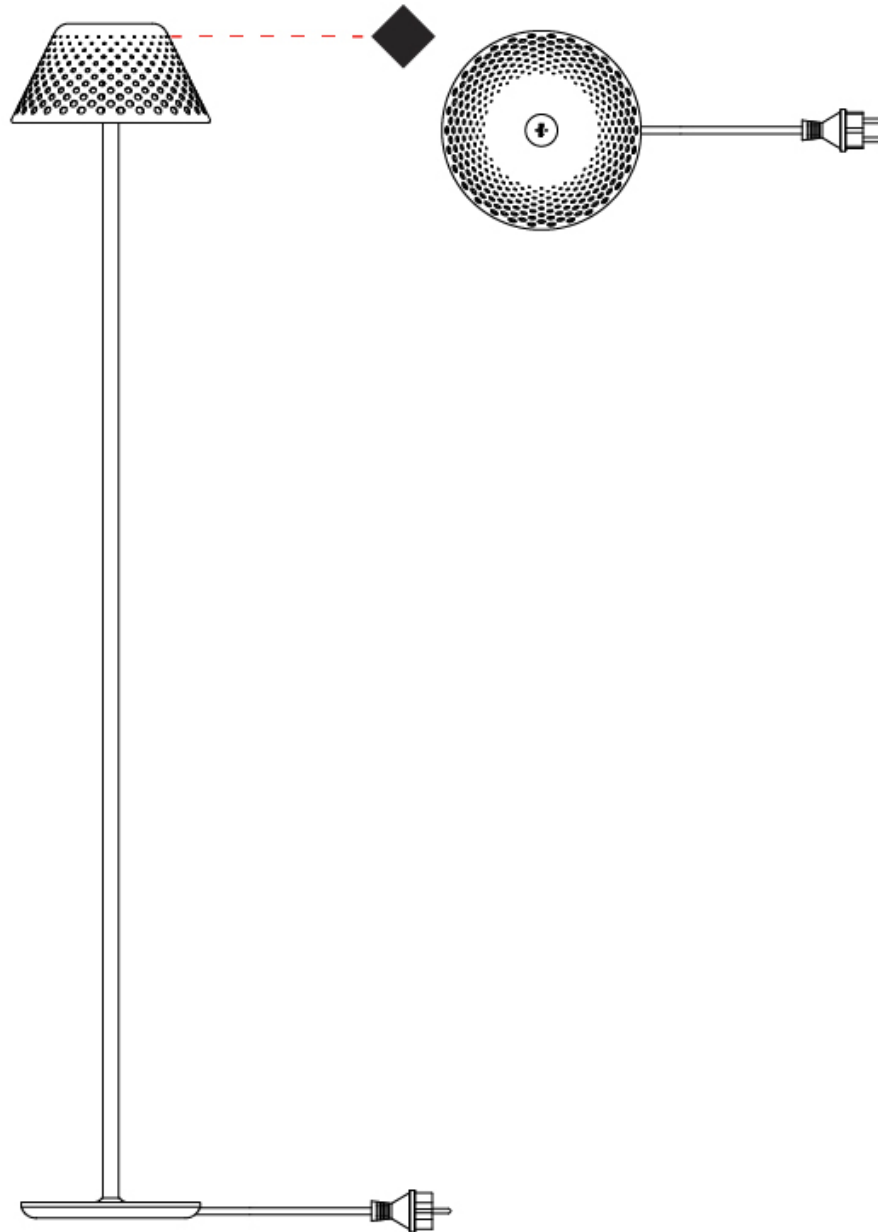

MESH - STANDARD PORTABLE

E9B219-

PROJECT

TYPE

SPECIFIER

QUANTITY

DATE

E