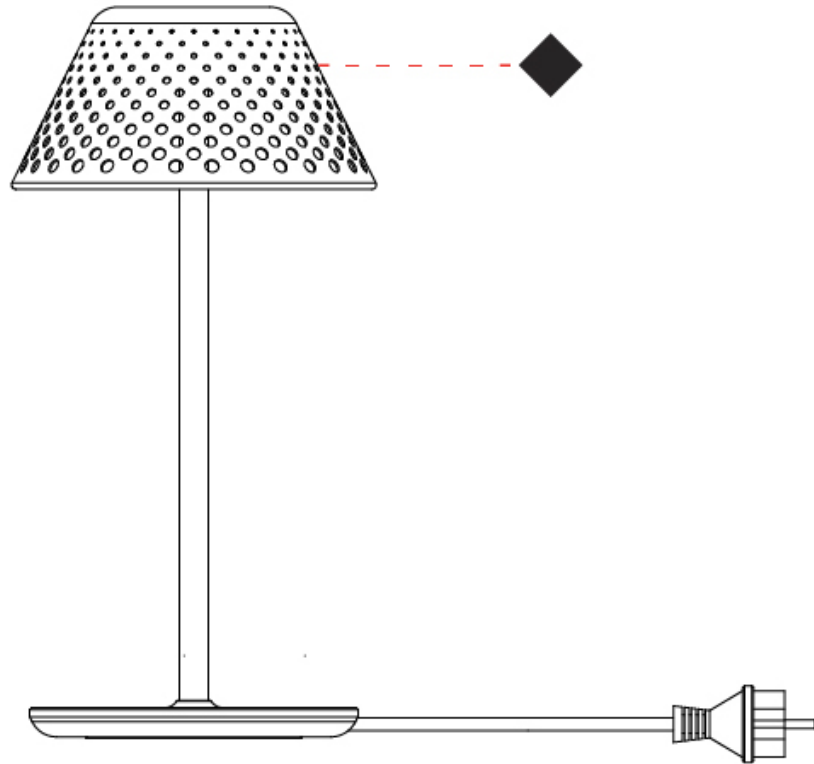

MESH - STANDARD PORTABLE

E9B215-

PROJECT	_____
TYPE	_____
SPECIFIER	_____
QUANTITY	_____
DATE	_____

E