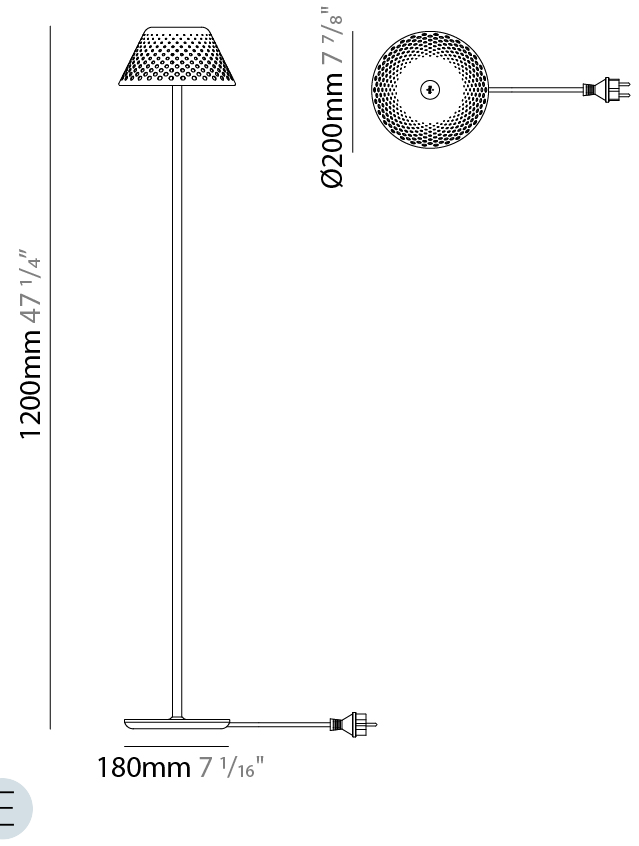

MESH - STANDARD PORTABLE

E9B219-

base number
Color   Finish
Temperature   Options

1. To build a product code in our configurator select the specify button on the base model # product page
2. To build a manual product code on this datasheet choose from the options listed below in blue font and add the suffix to the base model #

GENERAL

Series: Mesh
Subseries: Mesh - Standard
Brand: Platek
Division: Exterior
Mounting Type: Portable
Mounting Location: Floor
Subcategory: Floor

PHYSICAL

Shape: Abstract
Diameter (mm): 200
Diameter (in): 7 7/8
Height (mm): 1200
Height (in): 47 1/4
Light Distribution: Direct
Screws: No visible screws
Diffuser: Polycarbonate
Fixture Finish: WHI / BRZ
Fixture Material: Metal
Upon Request: Finishes - Corten, Anthracite

ELECTRICAL

Lamp Type: LED
Input Wattage (W): 12
Input Voltage (V): 120 - 277

LED

Color Temperature (°K): 2700 / 3000 / 4000
Max. Delivered Lumen (lm): 295 / 305
Nominal Lumen (lm): 1050 / 1090
CRI: >90 CRI
Lamp Life (hrs): 60000

OPTICAL

Optic°: 87

RATINGS AND CERTIFICATIONS

Certified By: Certified for North American Standards
IP rating: IP65
IK Rating: IK07