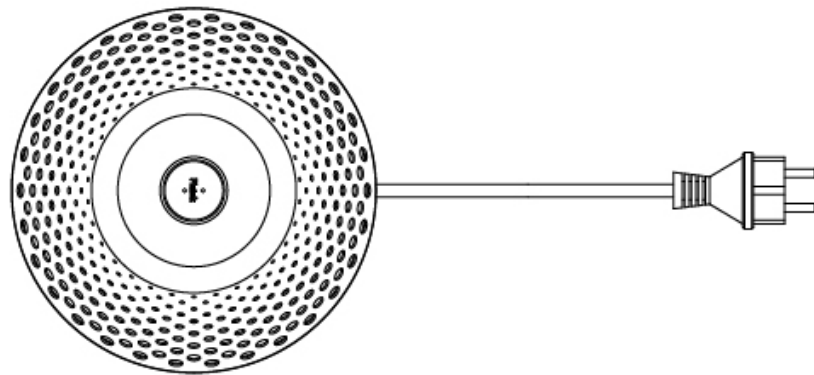

MESH - STANDARD PORTABLE

E9B215-

PROJECT	_____
TYPE	_____
SPECIFIER	_____
QUANTITY	_____
DATE	_____

E