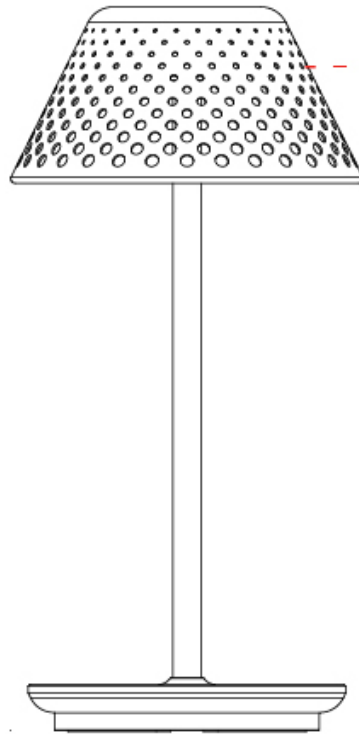

MESH - STANDARD PORTABLE

E9B221-

PROJECT

TYPE

SPECIFIER

QUANTITY

DATE

E